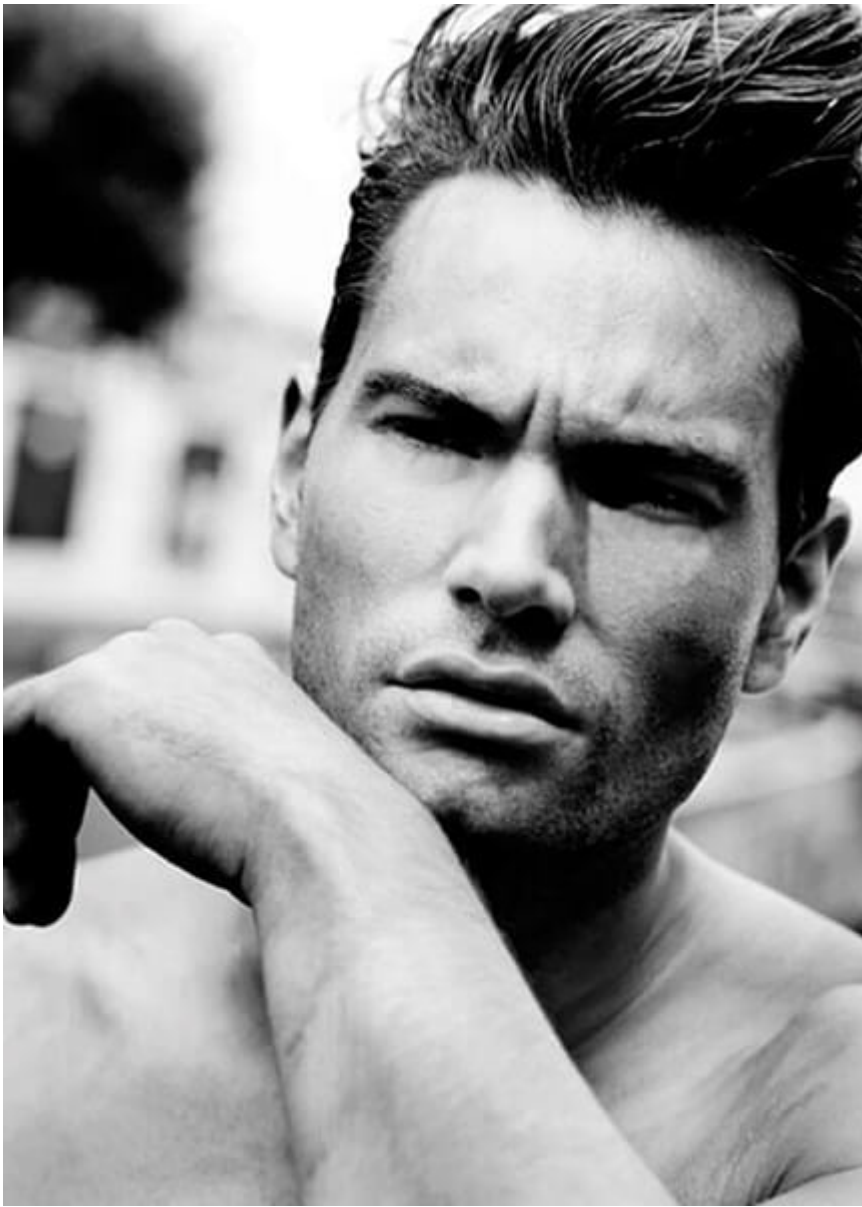

Eyes : Kahve / Brown

IM wears ZIP HOODY,
3 from TOPMAN and LONG
ORTS, £55 from BILLABONG