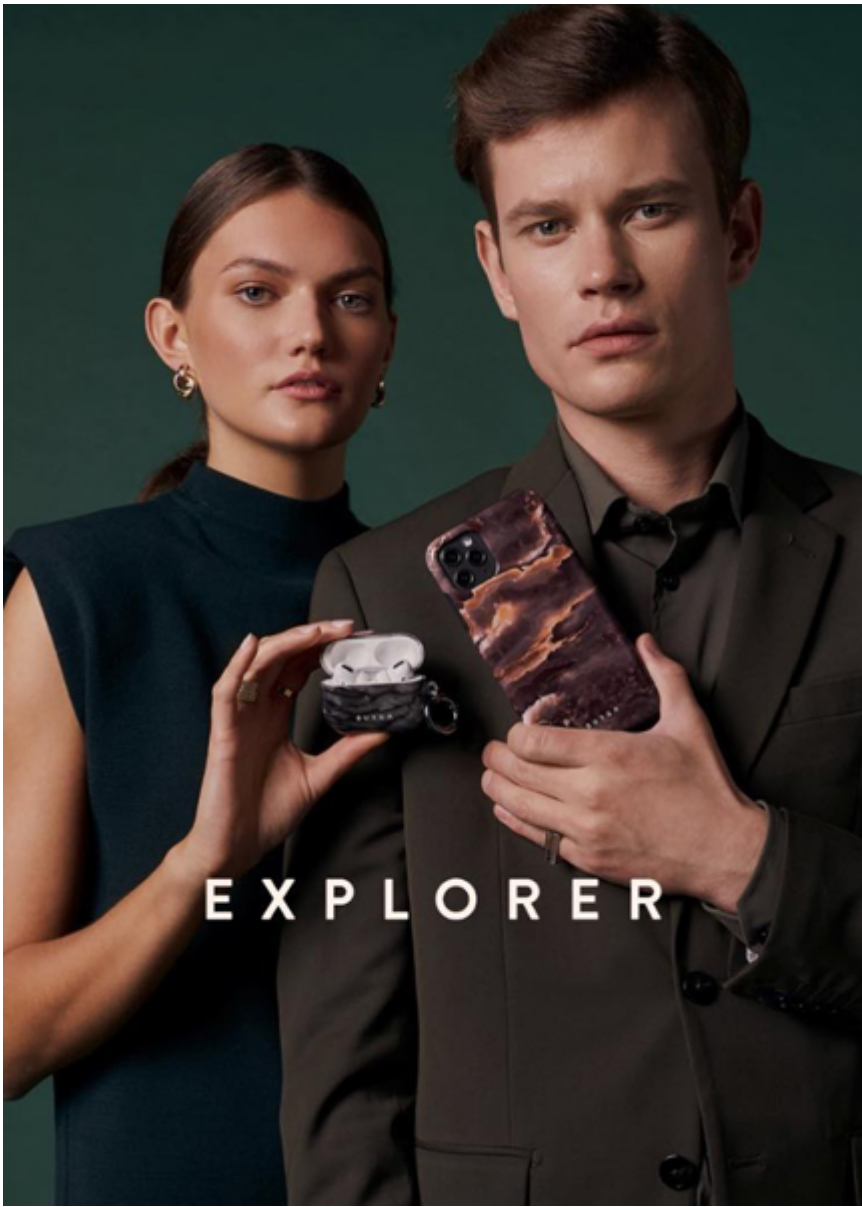

Eyes : BLUEGREEN

L'EFFRONTE

VIVID DREAMER

photographer / MIGLE TAREILYTE
model / RAIMONDAS RAGINSKAS @ BALTIC MODELS

EXPLORER