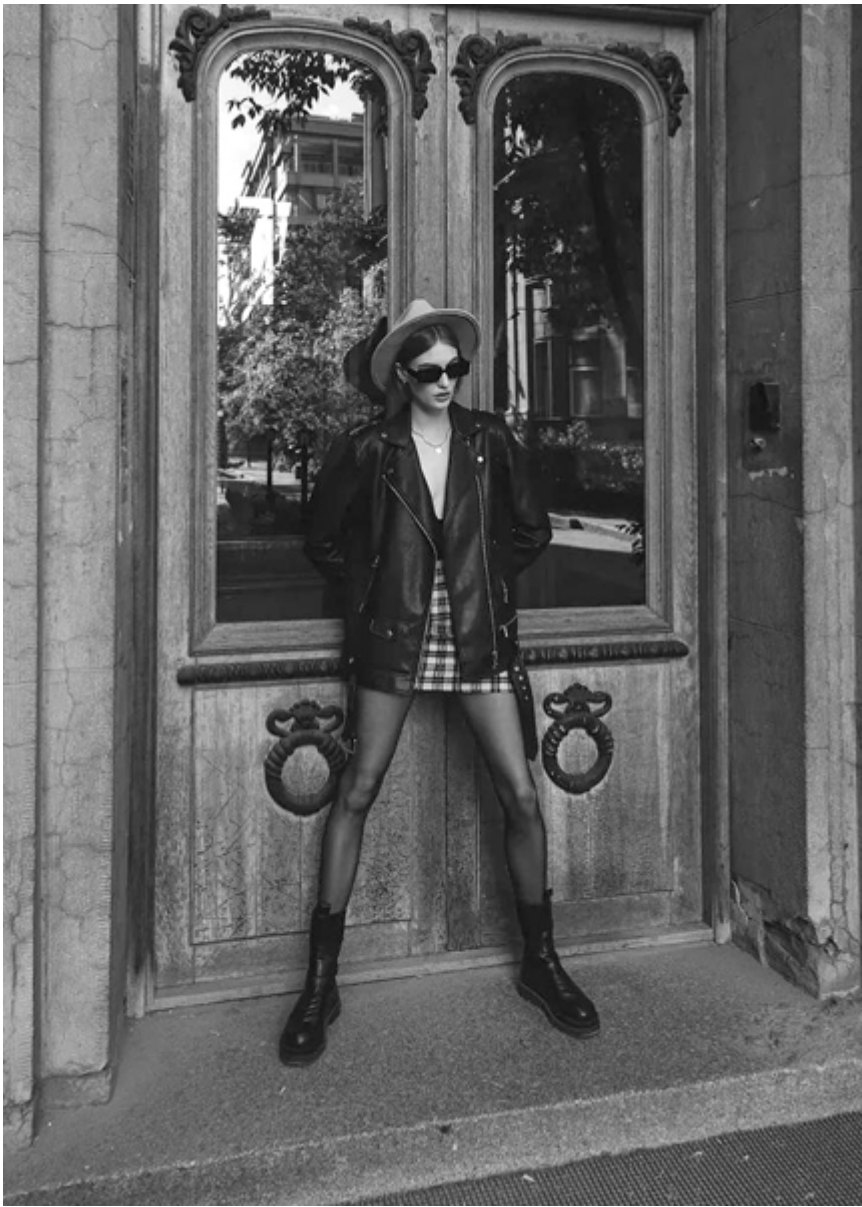

Eyes : GREEN

ELEGANT

ISSUE 14 - VOL. 4 - SEPTEMBER 2021

WWW.ELEGANTMAG.COM

— FEATURED —

IVAN CHEREMISIN, TATYANA EMELIANOVA, LIANELLA RAZUMOVICH, MARIYA KRYVENKO, ALINA ARAZOVA, GUNEL IBRAHIMOVA, ALERDI KID, WU SHI,
GAIA FOSSATI, ANNA YASLAKOVKAYA, SOFIA TYERDOKHLEBOVA, KATIE KOLBERT, KATE RUBAN, KSENA ANDREEVA, SAMSONOV TIMUR, MARY HIMMEL, AZEL LUKE, INDIANA JOHNSON,
REBECCA MORETTI, GABRIELE LEONARDI, ELSA GERVASTI, GIORGIA GIORGI, MARIYA KRYVENKO, DARIA AKSENOVA, LARA FRANCESCHI, DMITRY TK